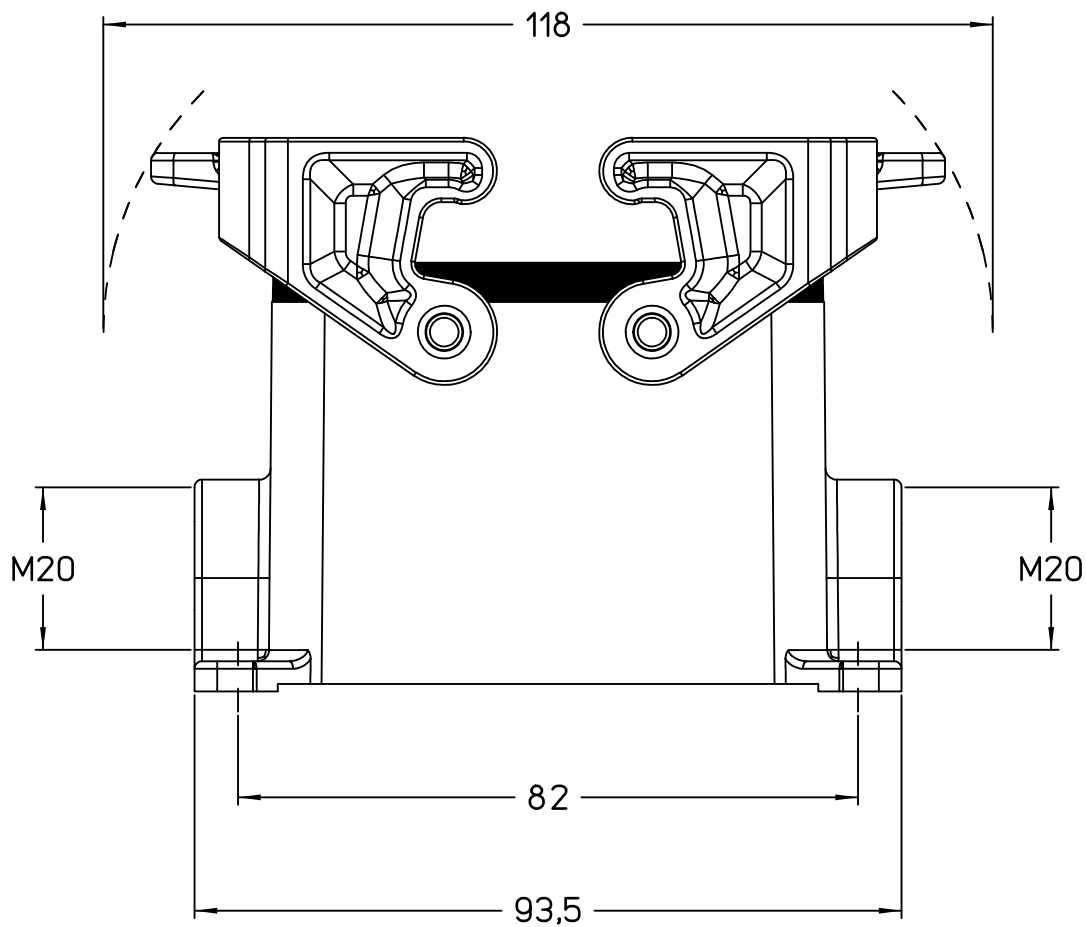

1 2 3

Dimensions
in mm

Simplified representation with dimensions without tolerance

Original Size A4

JMPP 10.220

Date 08/11/23

surface mounting housing, size "57.27", 2x M20 side entries,

Sign. G. Renna

with 2 Jei-P levers

Scale
1:1

1 2 3