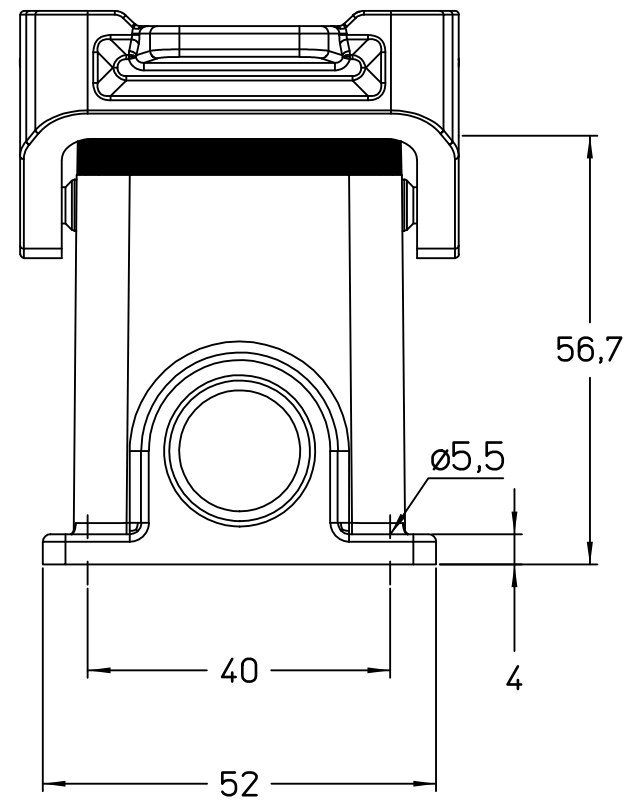

1 2 3

Dimensions
in mm

Simplified representation with dimensions without tolerance

Original Size A4

JMPP 10.220

Date 08/11/23

surface mounting housing, size "57.27", 2x M20 side entries,

Sign. G. Renna

with 2 Jei-P levers

Scale
1:1

1 2 3